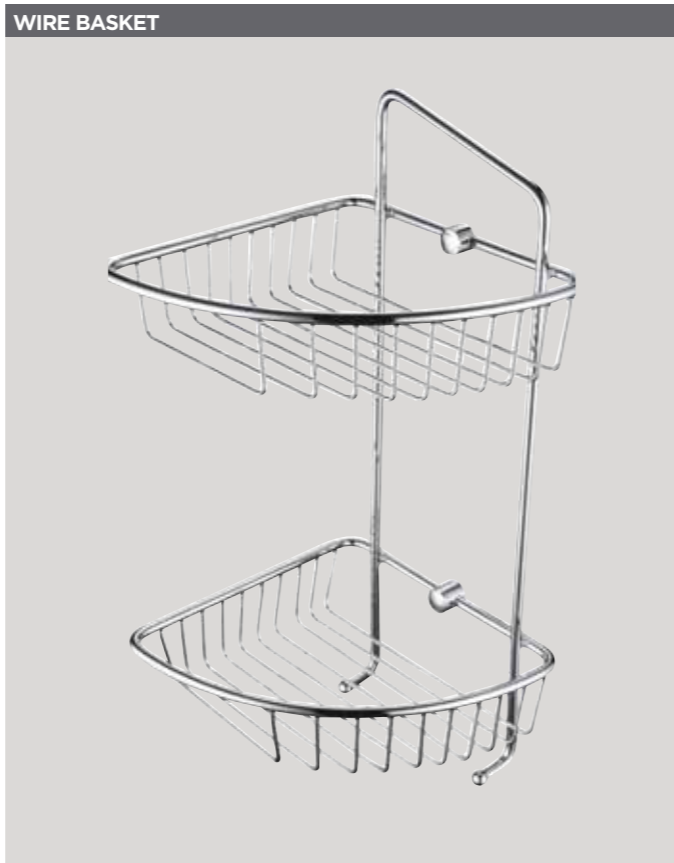

WIRE BASKET

Code	Description	RRP
COMP BASK03 C	Wire Basket 70(h) x 270(w) x 190(d)	£51.00

WIRE BASKET

Code	Description	RRP
COMP BASK04 C	Wire Basket 50(h) x 290(w) x 160(d)	£40.00

WIRE BASKET

Code	Description	RRP
COMP BASK05 C	Wire Basket 45(h) x 290(w) x 165(d)	£40.00

WIRE BASKET

Code	Description	RRP
COMP BASK06 C	Wire Basket 320(h) x 200(w) x 200(d)	£96.00

WIRE BASKET

Code	Description	RRP
COMP BASK07 C	Wire Basket 430(h) x 200(w) x 200(d)	£103.00

FREE STANDING MIRROR 8"