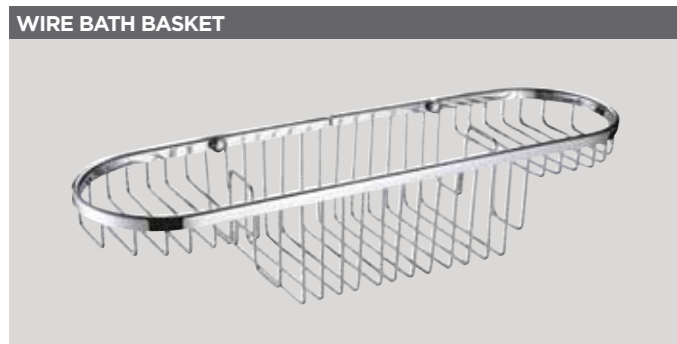

WIRE BATH BASKET

Code	Description	RRP
COMP BASK01 C	Wire Bath Basket 90(h) x 435(w) x 120(d)	£69.00