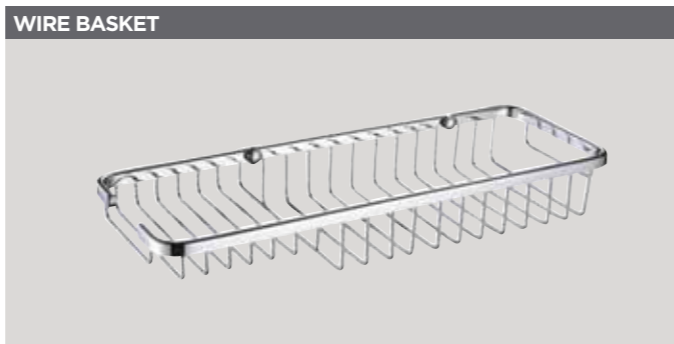

WIRE BASKET

Code	Description	RRP
COMP BASK02 C	Wire Basket 50(h) x 355(w) x 130(d)	£58.00