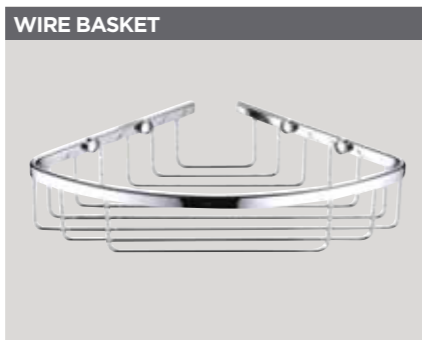

Code	Description	RRP
N2 SHELF C	Glass Shelf 78(h) x 550(w) x 135(d)	£51.00

WIRE BATH BASKET

Code	Description	RRP
COMP BASK01 C	Wire Bath Basket 90(h) x 435(w) x 120(d)	£69.00

WIRE BASKET

Code	Description	RRP
COMP BASK02 C	Wire Basket 50(h) x 355(w) x 130(d)	£58.00

WIRE BASKET

Code	Description	RRP
COMP BASK03 C	Wire Basket 70(h) x 270(w) x 190(d)	£51.00

WIRE BASKET

Code	Description	RRP
COMP BASK04 C	Wire Basket 50(h) x 290(w) x 160(d)	£40.00

WIRE BASKET

Code	Description	RRP
COMP BASK05 C	Wire Basket 45(h) x 290(w) x 165(d)	£40.00