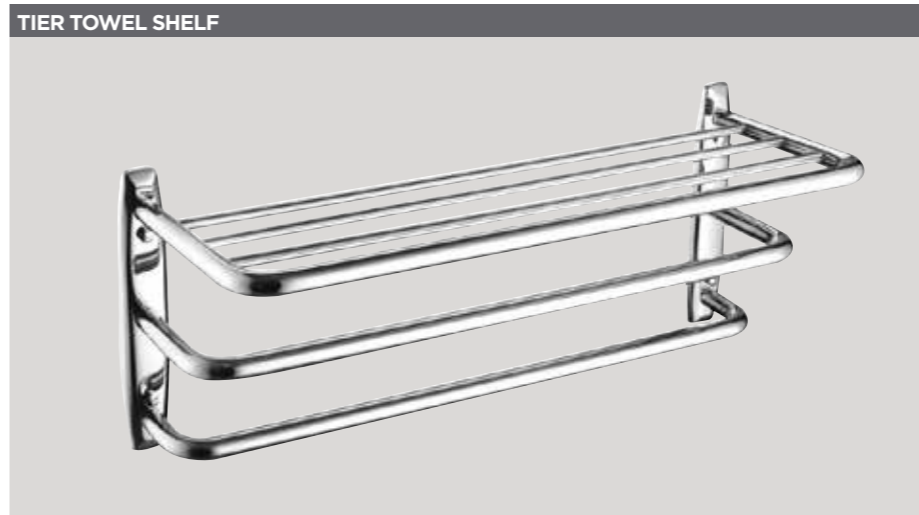

TIER TOWEL SHELF

Code	Description	RRP
COMP TIERS C	257(h) x 600(w) x 215(d)	£82.00