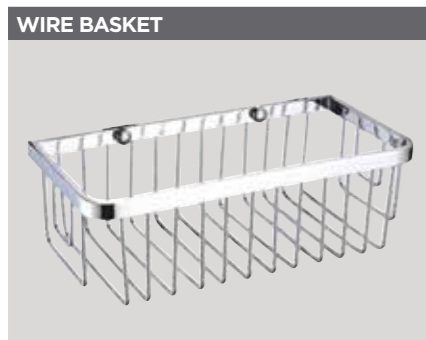

Code	Description	RRP
RD RAIL C	Towel Rail 48(h) x 595(w) x 72(d)	£36.00

Code	Description	RRP
N2 RAIL C	Towel Rail 50(h) x 625(w) x 73(d)	£62.00

Code	Description	RRP
N2 HOLD C	Tumbler & Holder 95(h) x 125(w) x 95(d)	£36.00

Code	Description	RRP
N2 SHELF C	Glass Shelf 78(h) x 550(w) x 135(d)	£51.00

WIRE BATH BASKET

Code	Description	RRP
COMP BASK01 C	Wire Bath Basket 90(h) x 435(w) x 120(d)	£69.00

WIRE BASKET

Code	Description	RRP
COMP BASK02 C	Wire Basket 50(h) x 355(w) x 130(d)	£58.00

WIRE BASKET

Code	Description	RRP
COMP BASK03 C	Wire Basket 70(h) x 270(w) x 190(d)	£51.00

WIRE BASKET

Code	Description	RRP
COMP BASK04 C	Wire Basket 50(h) x 290(w) x 160(d)	£40.00

WIRE BASKET

Code	Description	RRP
COMP BASK05 C	Wire Basket 45(h) x 290(w) x 165(d)	£40.00